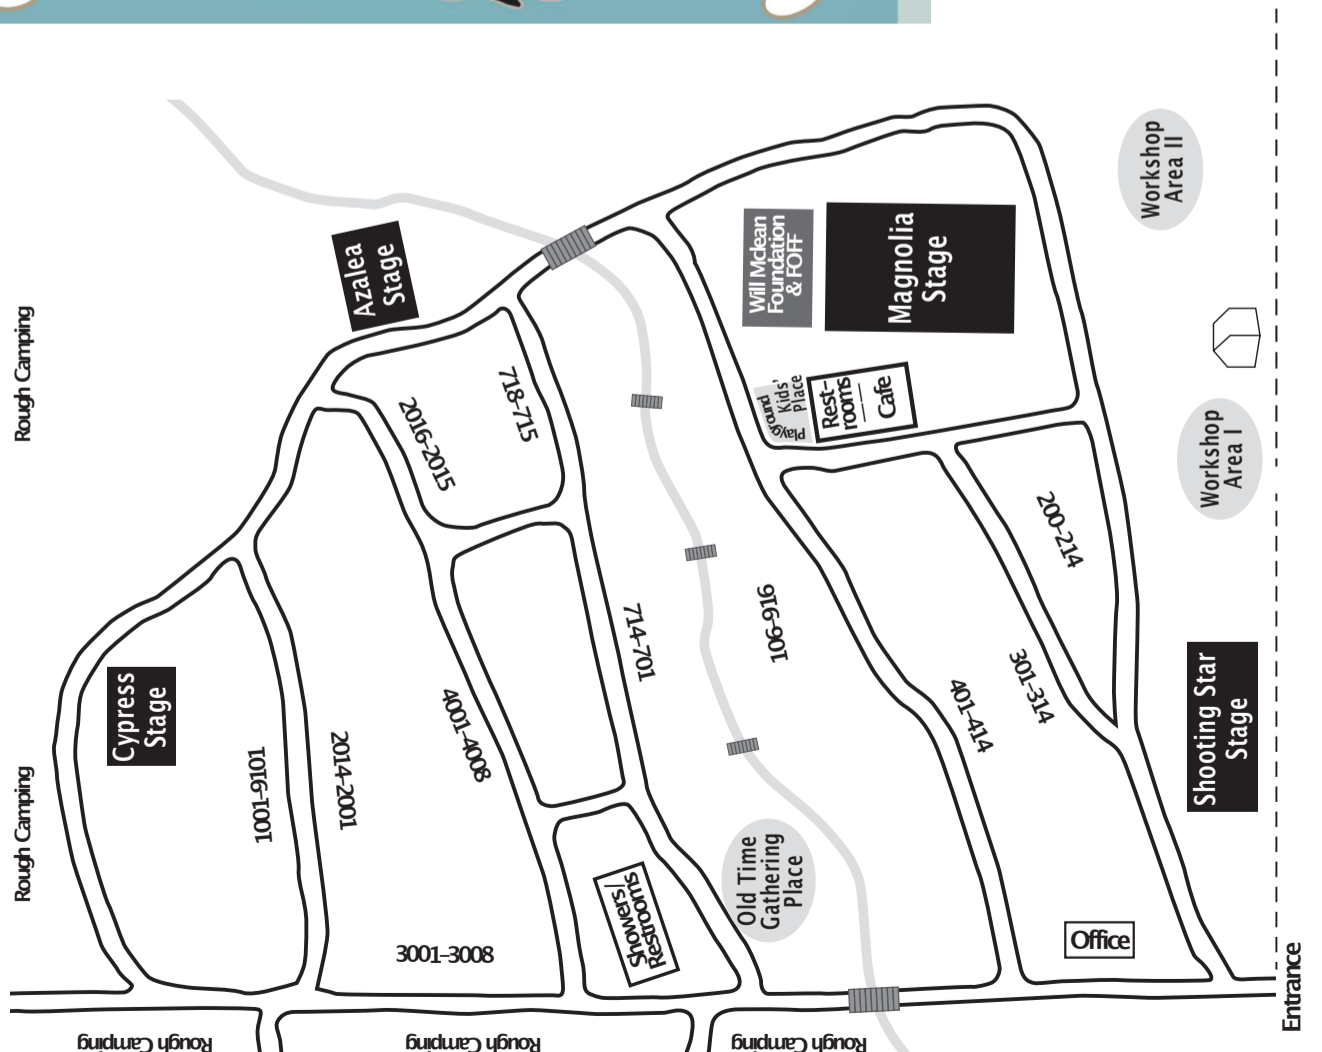

We are so happy to have you here for the 35th annual edition of the marquee event of the Foundation, The Will McLean Music Festival.

With more than 85 separate musical acts on our various stages here at our home facility, Florida Sand Music Ranch, there is no greater gathering of Florida acoustic music and songwriters. Enjoy!

Like most large undertakings, this event does not come together overnight by elfin magic. It is the product of hundreds of hours of tireless work by an army of unpaid volunteers. Please take the time to thank a volunteer for their generous gift of time and labor. While you're here I hope you'll also take the time to use the QR codes throughout this program, both to fully enjoy the festival experience and to learn more about the Foundation, its many projects, and the opportunities for you to get more involved. We are growing and expanding, and we need you!

On behalf of the Board of The Will McLean Foundation, Welcome Home!
Doug Spears, President